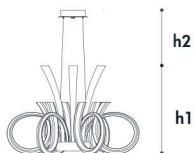

Dimmerazione _ Dimming

TRIAC

a richiesta con _ on request with

Casambi Bluetooth

Code	Ø	h1	h2 cable adj	Eco Alogena Eco Halogen	LED	Kg	Finitura Finish
439/S5	38	66	10-100	5x20w - G9	5x2.5w - G9	13	Tortora / Dove / CDF Tortora / Dove / OC Bianco / White / CDF Bianco / White / OC
439/S10	38	66	10-100	10x20w - G9	10x2.5w - G9	30	Tortora / Dove / CDF Tortora / Dove / OC Bianco / White / CDF Bianco / White / OC
439/S15	50	66	10-100	15x20w - G9	15x2.5w - G9	30	Tortora / Dove / CDF Tortora / Dove / OC Bianco / White / CDF Bianco / White / OC

439 Pulsa

Family Collection - pg. 88 - INCANTO

Suspension

Materiali _ Materials

Diffusore - Diffuser:

Vetro, Glass

Struttura - Structure:

Metallo, Metal