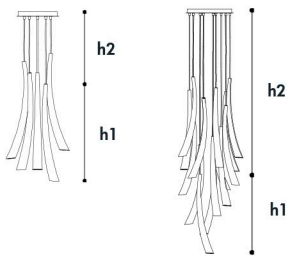

439 Pulsa

Family Collection - pg. 88 - INCANTO

Suspension

Materiali _ Materials

Diffusore - Diffuser:

Vetro, Glass

Struttura - Structure:

Metallo, Metal

Dimmerazione _ Dimming

TRIAC

a richiesta con _ on request with

Casambi Bluetooth

Code	Ø	h1	h2 cable adj	Eco Alogena Eco Halogen	LED	Kg	Finitura Finish
439/S5	38	66	10-100	5x20w - G9	5x2.5w - G9	13	Tortora / Dove / CDF Tortora / Dove / OC Bianco / White / CDF Bianco / White / OC
439/S10	38	66	10-100	10x20w - G9	10x2.5w - G9	30	Tortora / Dove / CDF Tortora / Dove / OC Bianco / White / CDF Bianco / White / OC
439/S15	50	66	10-100	15x20w - G9	15x2.5w - G9	30	Tortora / Dove / CDF Tortora / Dove / OC Bianco / White / CDF Bianco / White / OC